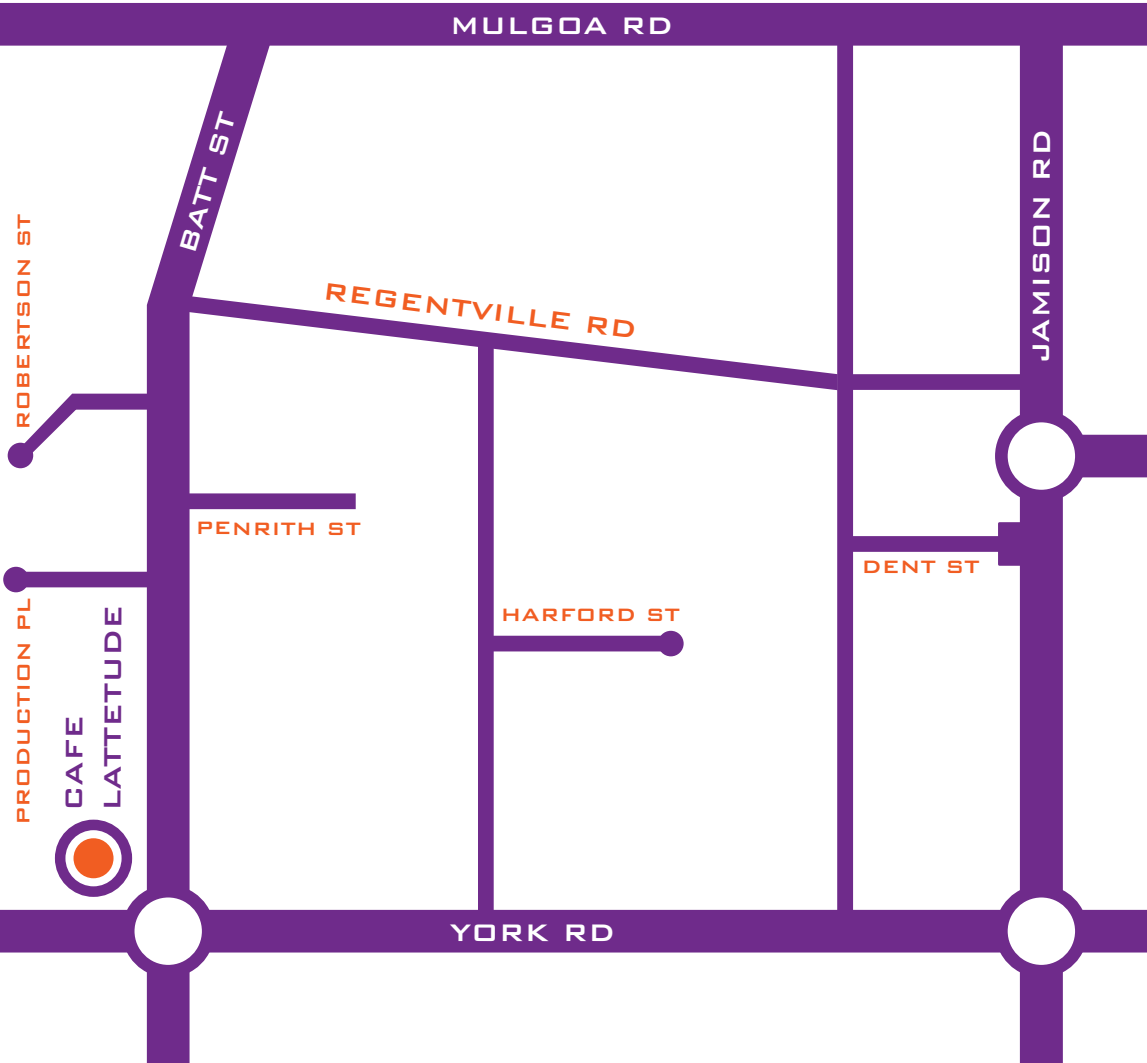

PENRITH NSW AUSTRALIA

MULGOA RD

BATT ST

REGENTVILLE RD

JAMISON RD

PENRITH ST

HARFORD ST

DENT ST

YORK RD

ROBERTSON ST

PRODUCTION PL

CAFE
LATTITUDE